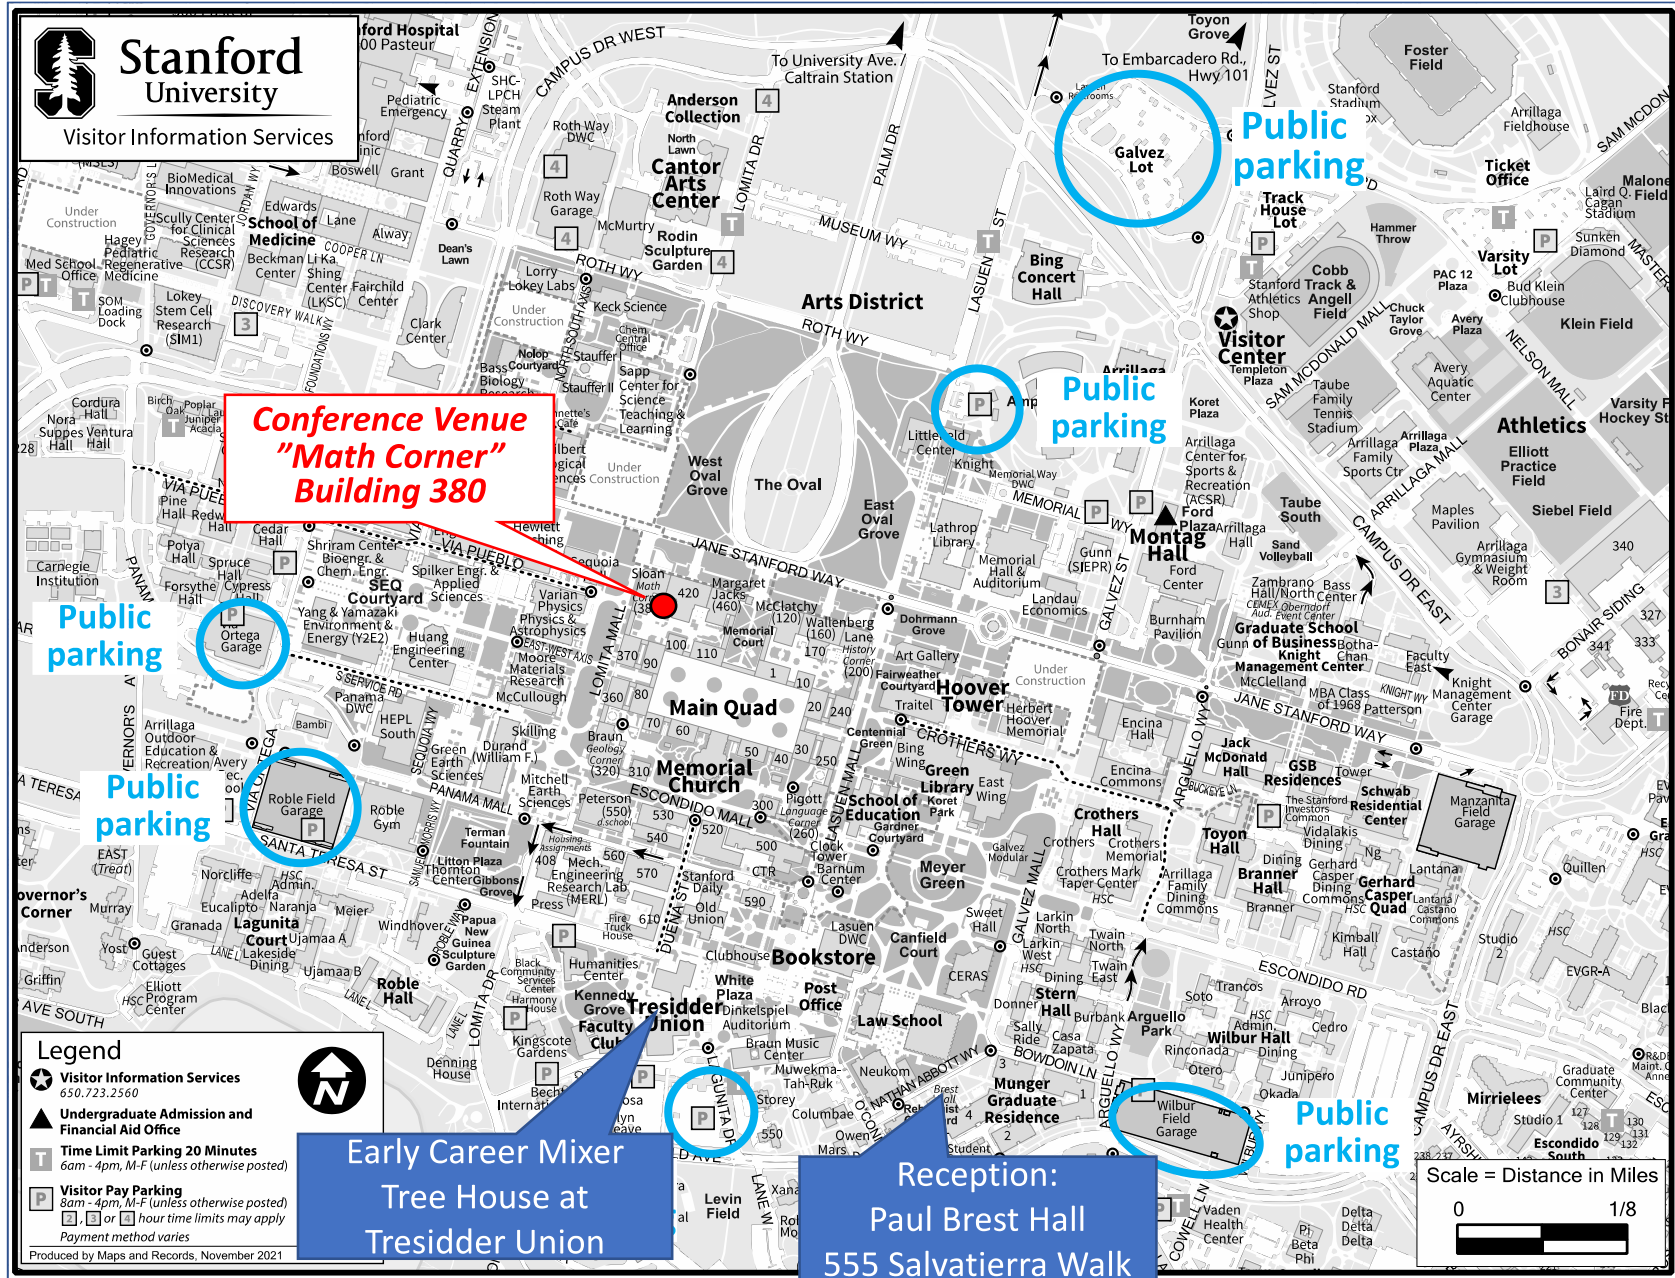

**Stanford University**

Visitor Information Services

**Conference Venue  
"Math Corner"  
Building 380**

- Legend**
- Visitor Information Services  
650.723.2560
  - Undergraduate Admission and Financial Aid Office
  - Time Limit Parking 20 Minutes  
6am - 4pm, M-F (unless otherwise posted)
  - Visitor Pay Parking  
8am - 4pm, M-F (unless otherwise posted)  
[ ] or [ ] hour time limits may apply  
Payment method varies

**Early Career Mixer  
Tree House at  
Residder Union**

**Reception:  
Paul Brest Hall  
555 Salvatierra Walk**

**Conference Venue  
"Math Corner"  
Building 380**

**Early Career Mixer  
Tree House at  
Tresidder Union**

**Reception:  
Paul Brest Hall  
555 Salvatierra Walk**

# Shuttle Route