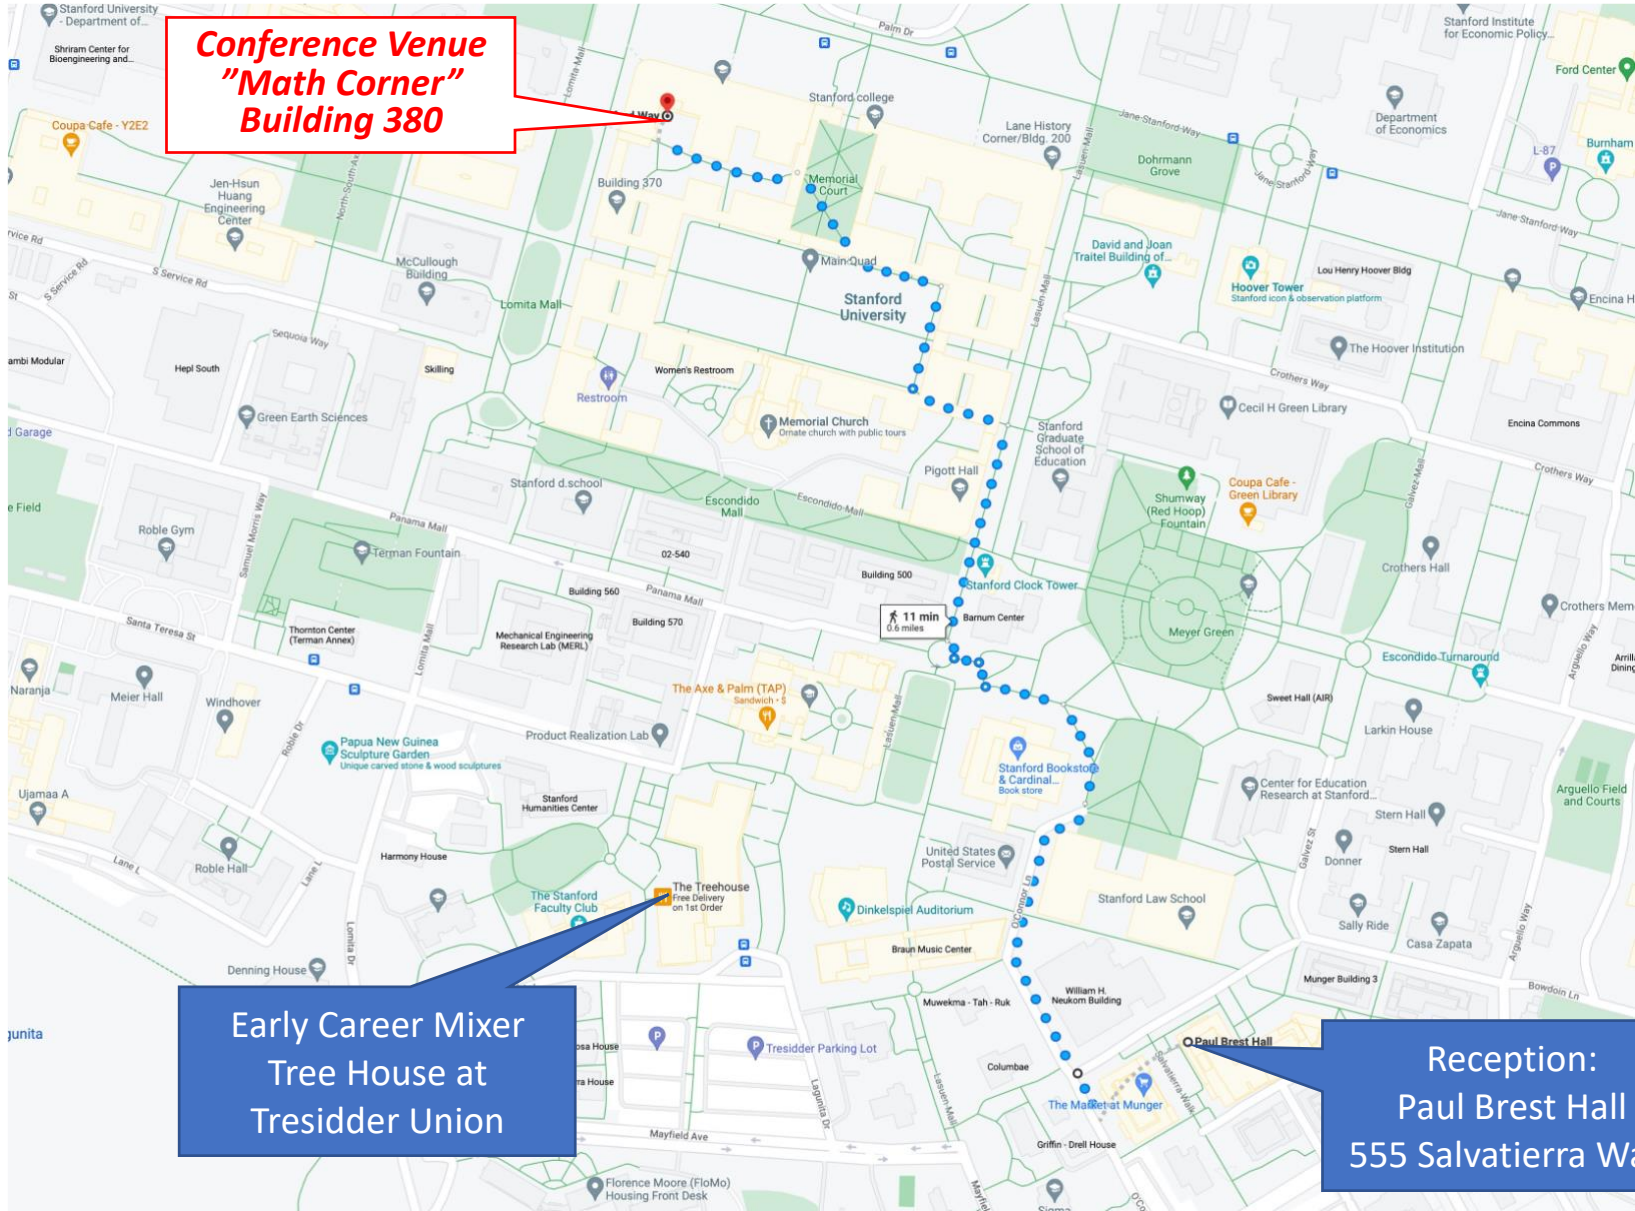

**Stanford University**

Visitor Information Services

**Conference Venue  
"Math Corner"  
Building 380**

- Legend**
- Visitor Information Services  
650.723.2560
  - Undergraduate Admission and Financial Aid Office
  - Time Limit Parking 20 Minutes  
6am - 4pm, M-F (unless otherwise posted)
  - Visitor Pay Parking  
8am - 4pm, M-F (unless otherwise posted)  
[ ] or [ ] hour time limits may apply  
Payment method varies

**Early Career Mixer  
Tree House at  
Residder Union**

**Reception:  
Paul Brest Hall  
555 Salvatierra Walk**

**Conference Venue  
"Math Corner"  
Building 380**

**Early Career Mixer  
Tree House at  
Tresidder Union**

**Reception:  
Paul Brest Hall  
555 Salvatierra Walk**

# Shuttle Route