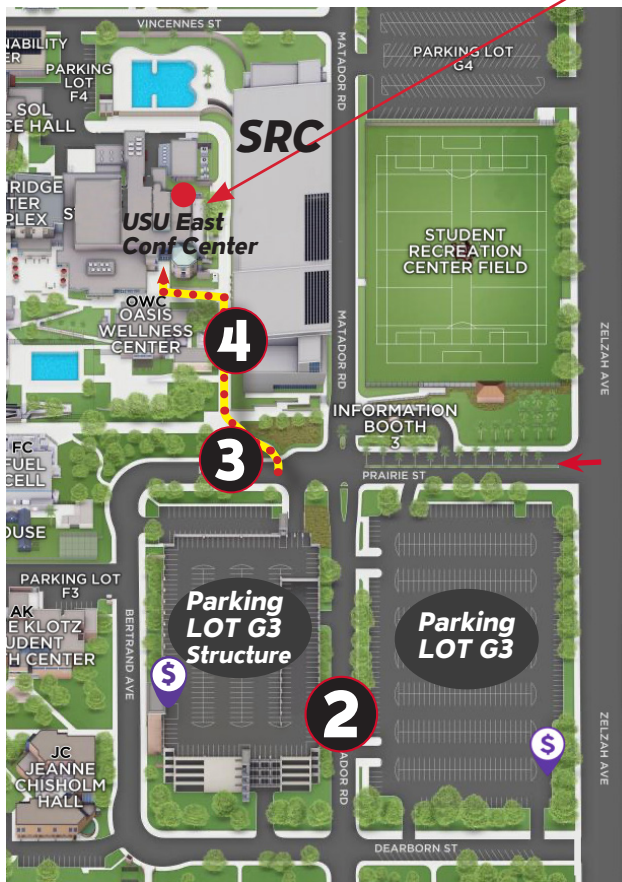

DIRECTIONS TO CSUN - USU EAST CONFERENCE CENTER

1

DIRECTIONS TO PARKING LOT G3

Click on logo for your preferred map App:

USU East Conference Center

CSUN

COLLEGE OF ENGINEERING AND COMPUTER SCIENCE

[Click here to access the online Campus interactive map](#)

Parking Lot G3 Structure

2

PARKING PERMIT PURCHASE AT PAY STATIONS IN LOT G3

[Also found by elevator on each floor of the parking structure]
Must display on vehicle windshield

Vehicles without a permit will be cited.

Crosswalk to East Conf Center

3

Path in front of SRC

4